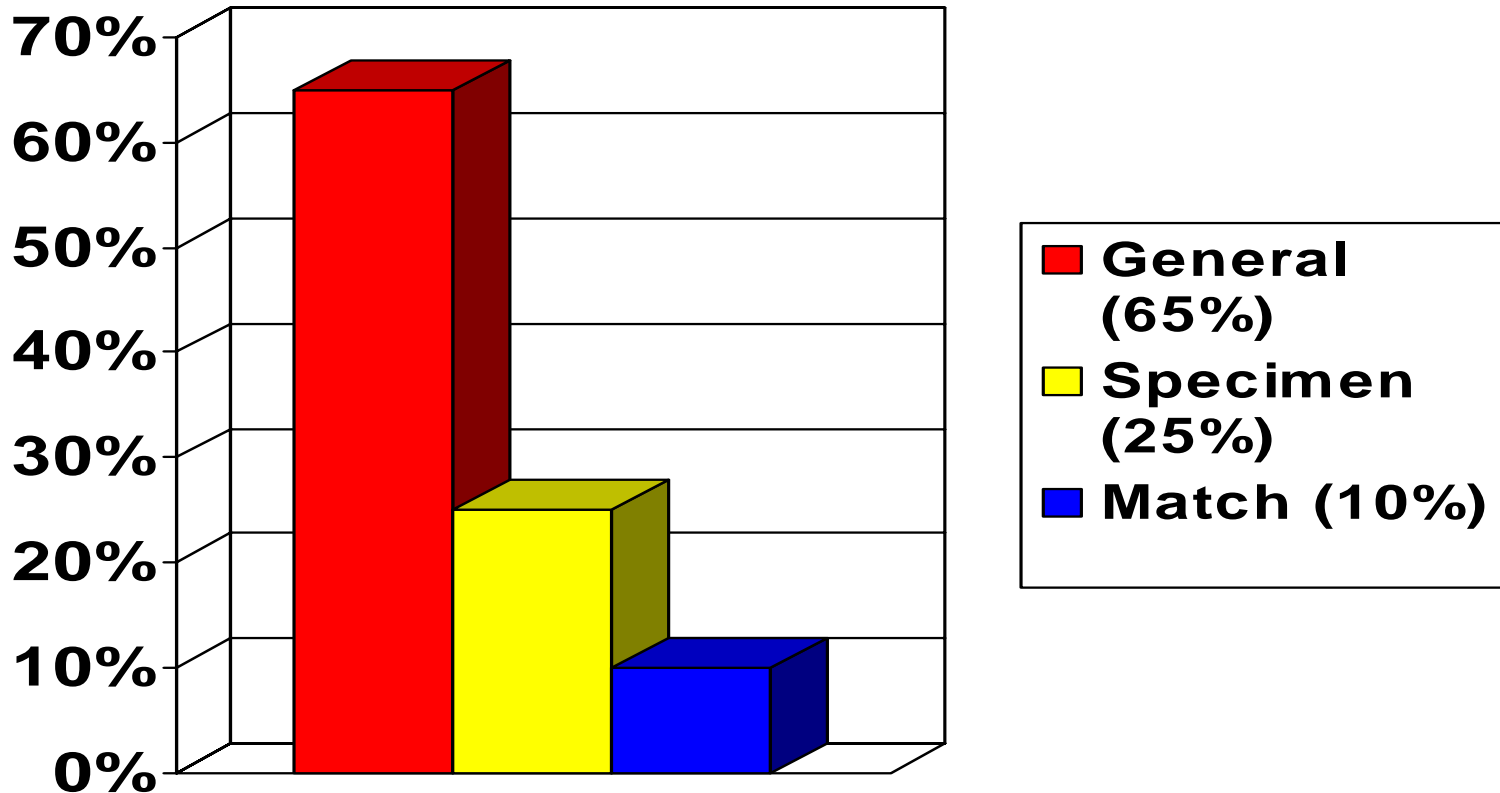

Linton Angling Society – Membership survey – “Type of Angler”

This chart shows the “Type of Angling” that the members prefer.
Compiled from the survey of new & existing members over the last two seasons.
From a sample of **530** Adult members the results were:

General: 345 = 65% Specimen: 130 = 25% Match: 55 = 10%