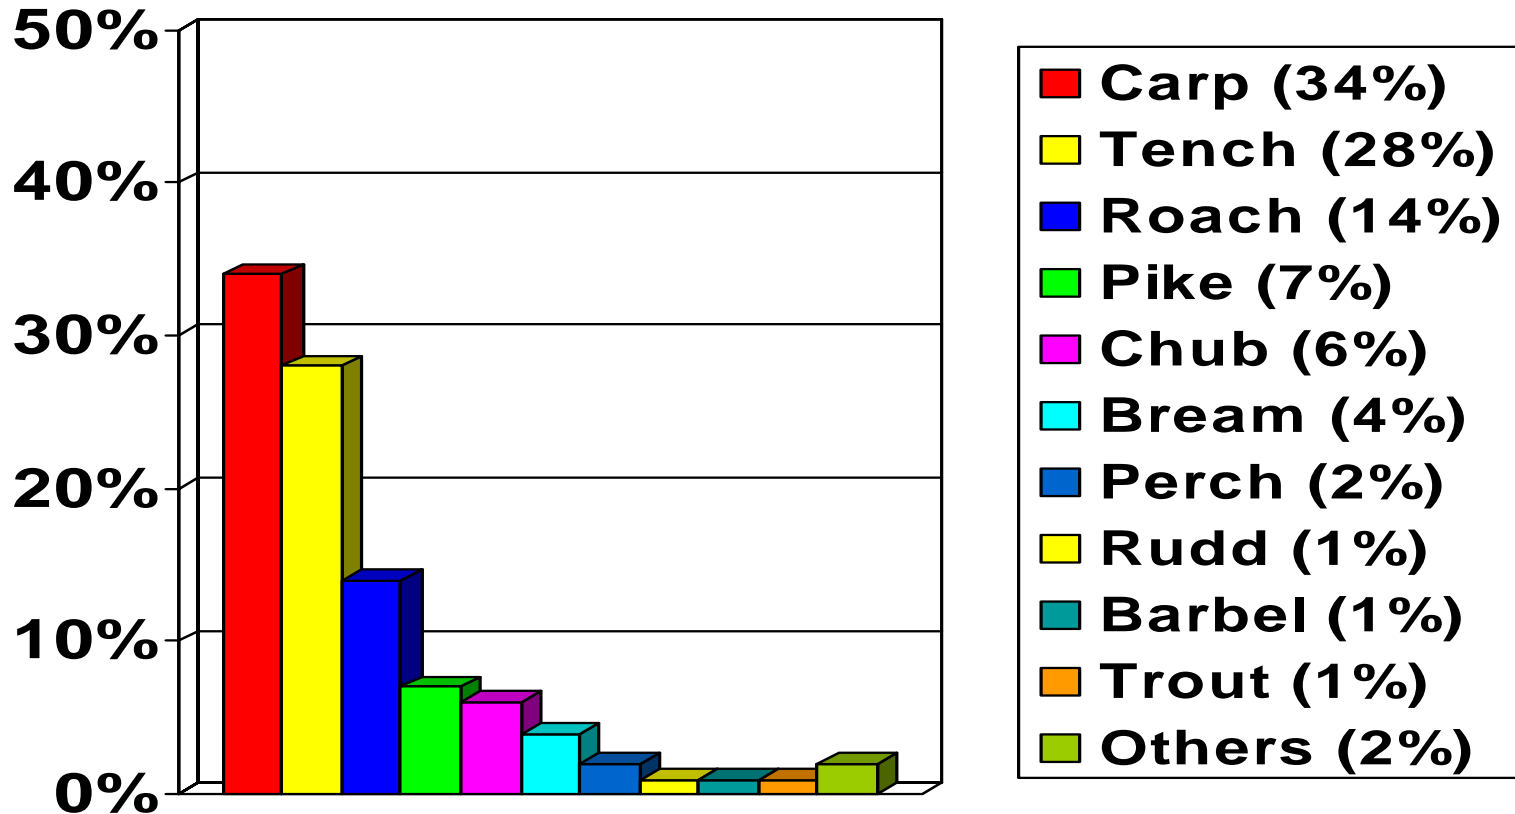

Linton Angling Society – Membership survey – “Favourite Fish”

This chart shows the “Favourite Fish” that the members prefer.
Compiled from the survey of new & existing members over the last two seasons.
Taken from a sample of **530** Adult members.
(In “Others” was: Catfish, Eel, Dace, Zander, Golden Orfe & one bright spark put Cod!)