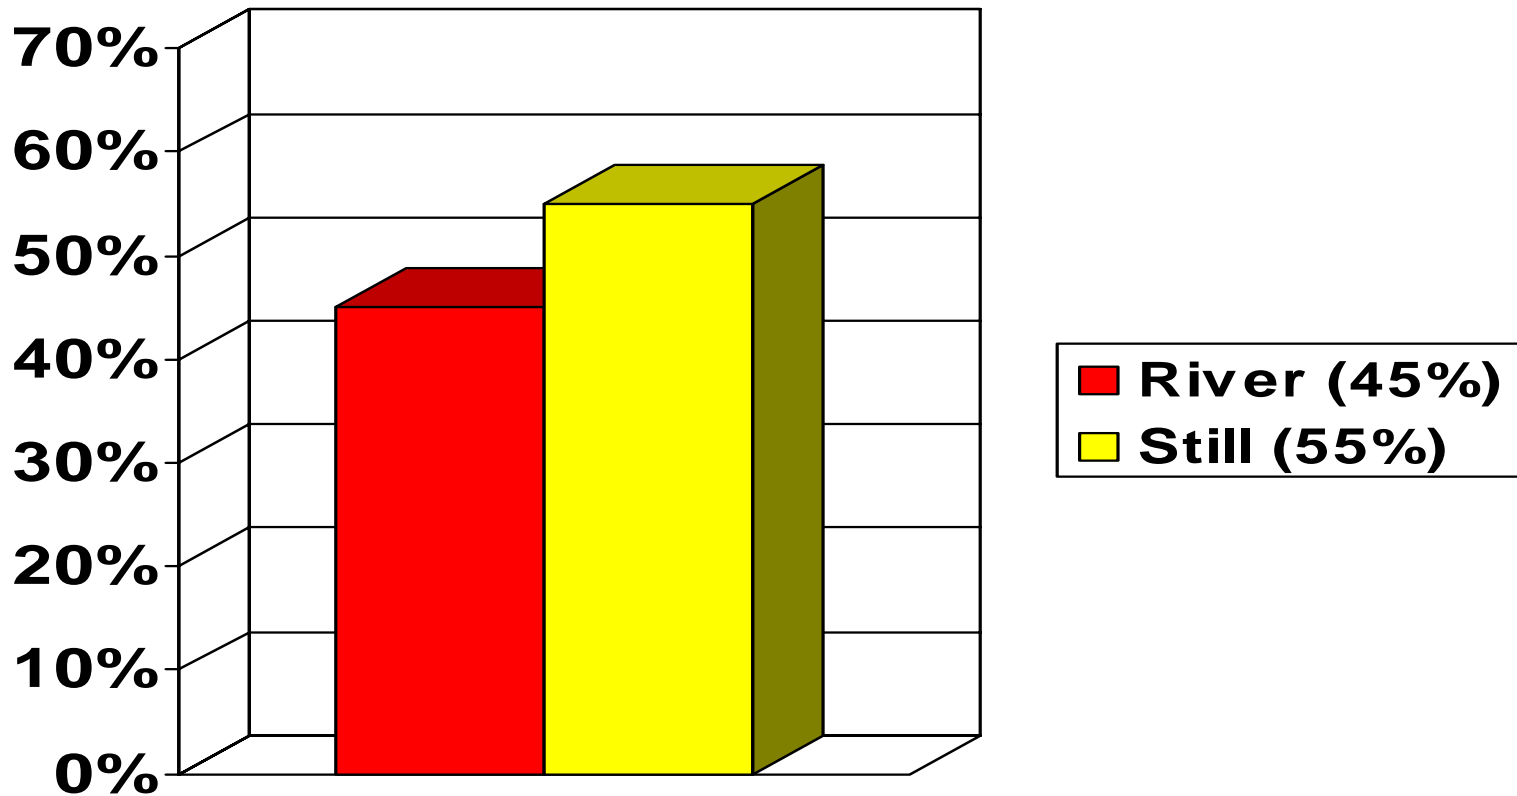

## Linton Angling Society – Membership survey – “Type of Water”

This chart shows the “Type of Waters” that the members prefer.  
Compiled from the survey of new & existing members over the last two seasons.  
From a sample of **530** Adult members the results were:  
Rivers: 236 = 45%      Still waters, lakes, reservoirs etc. 296 = 55%